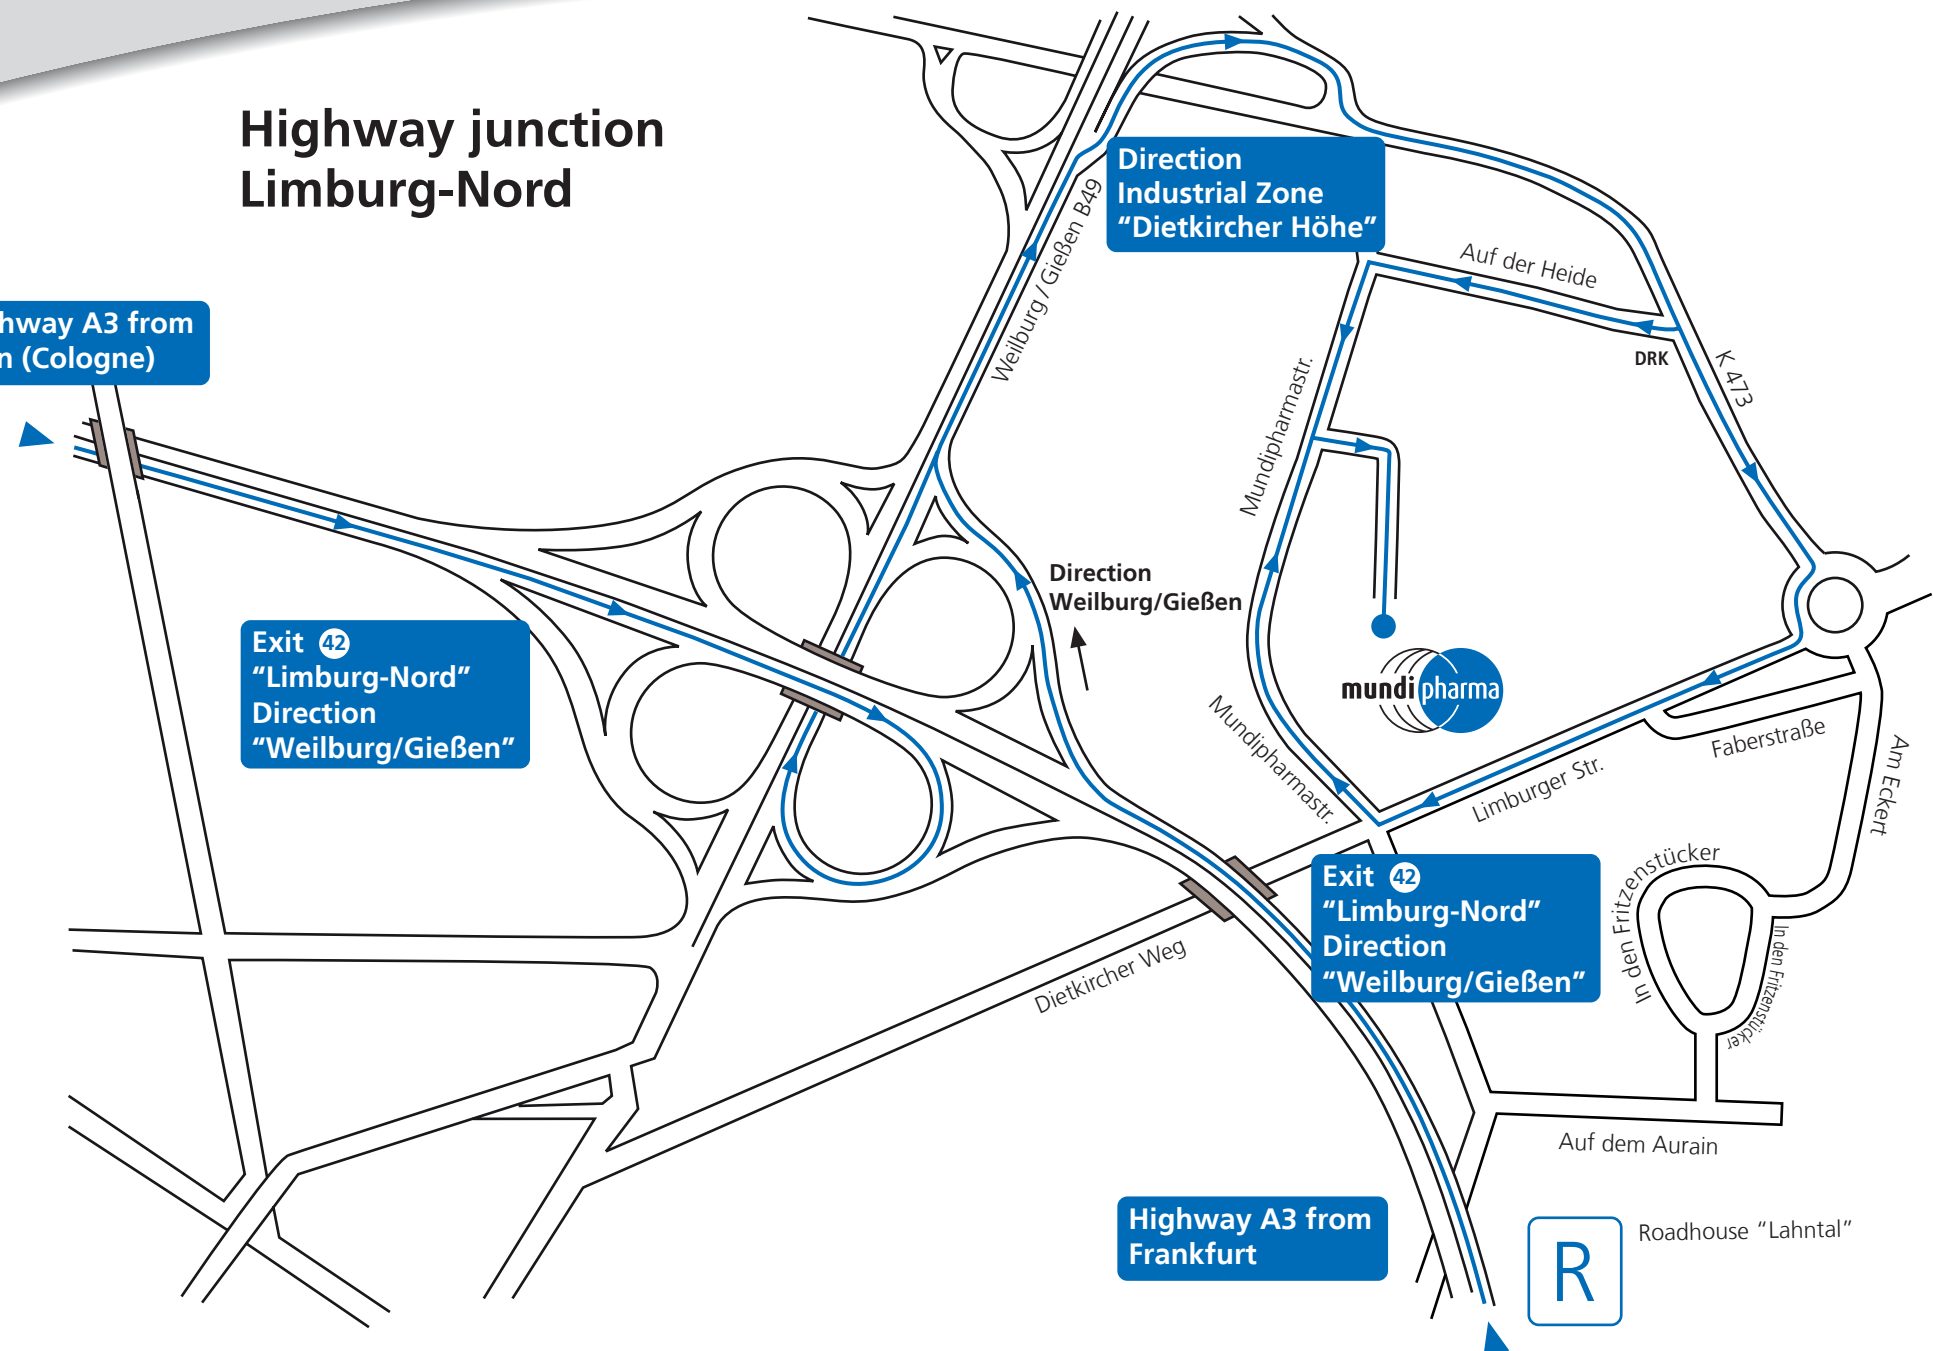

# Highway junction Limburg-Nord

Highway A3 from  
Köln (Cologne)

Exit 42  
"Limburg-Nord"  
Direction  
"Weilburg/Gießen"

Direction  
Industrial Zone  
"Dietkircher Höhe"

Direction  
Weilburg/Gießen

Exit 42  
"Limburg-Nord"  
Direction  
"Weilburg/Gießen"

Highway A3 from  
Frankfurt

Roadhouse "Lahntal"

#### Highway A3 from Frankfurt:

- Exit and Service Station "Limburg-Nord"  
(Mundipharma already visible on the right hand side)
- right direction "Weilburg"
- right "Industriegebiet (Industrial Zone) Dietkircher Höhe"

### By Train:

Via ICE train station in Limburg-Sued  
or train station Limburg